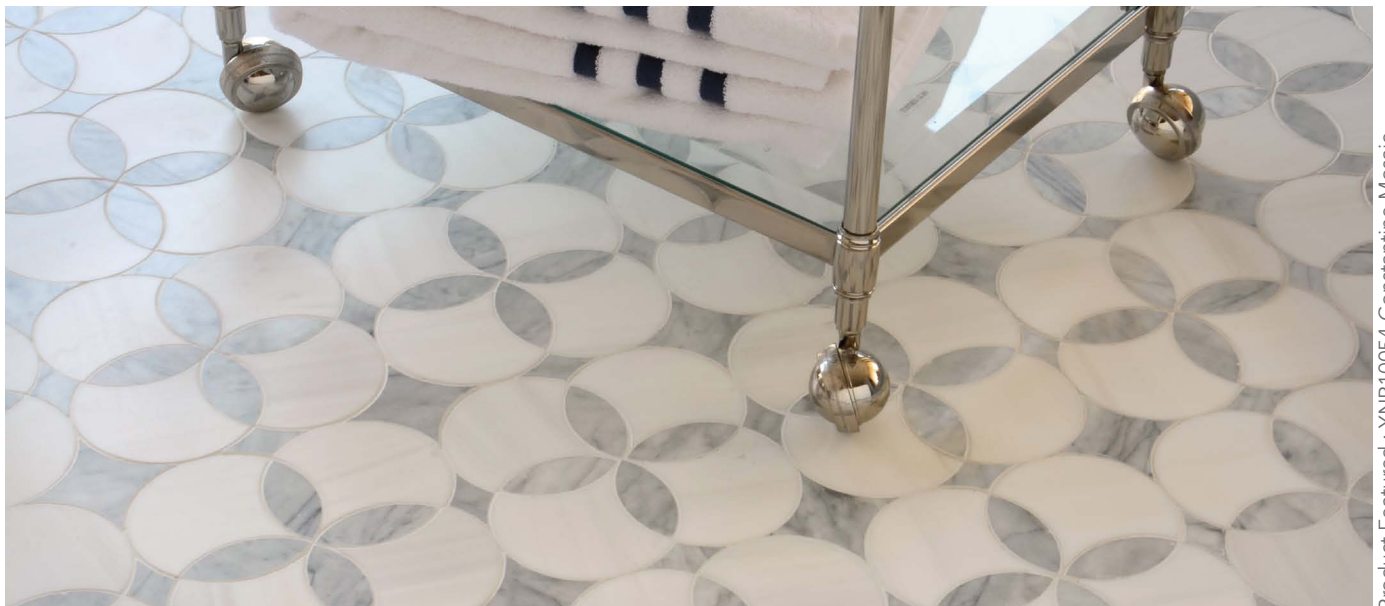

Product Featured : YNR10054 Constantine Mosaic