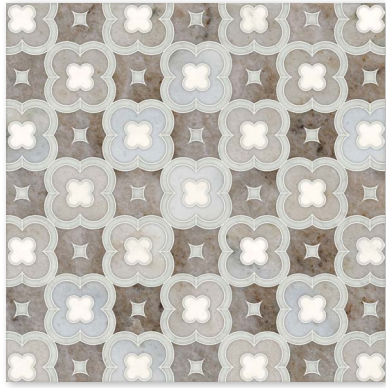

YNR10022 DAMASCUS
27.94x27.94x1 cm
Pallisandra Honed - Snow White Polished
Avenza Honed - Skyline Honed