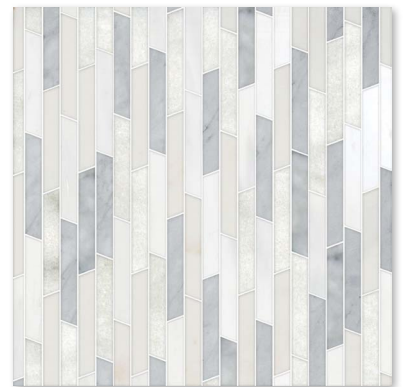

YNR10033 RHODES
22.38x36.35x1 cm
Avenza Honed - Glacier Honed
Snow White Polished - Afyon White
Polished