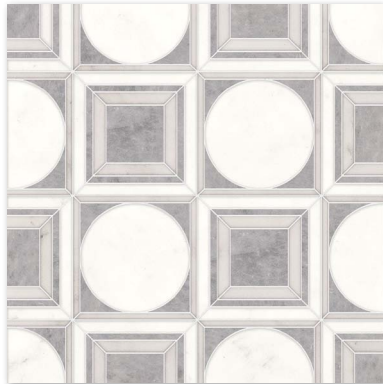

YNR10049 CICERO
30.5x30.5x1 cm
Allure Honed - Afyon White
Polished - Snow White Polished