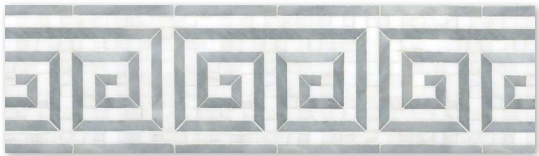

## waterjet borders

---

**YNR10003 SOLOMON BORDER**  
7.94x28x1 cm  
Avenza Honed - Allure Polished - Snow White Honed

**YNR10001 LEO BORDER**  
8.9x29x1 cm  
Allure Polished - Afyon White Honed - Palisandra Polished

**YNR10010 ARTEMIS BORDER**  
10x29.7x1 cm  
Snow White Polished - Allure Honed

**YNR10006 DAMASCUS BORDER**  
11.75x29.7x1 cm  
Avenza Honed - Pallisandra Honed - Snow White Polished  
Skyline Honed

**YNR10007 SULTANA BORDER**  
10x29.7x1 cm  
Snow White Polished - Allure Polished - Avenza Honed